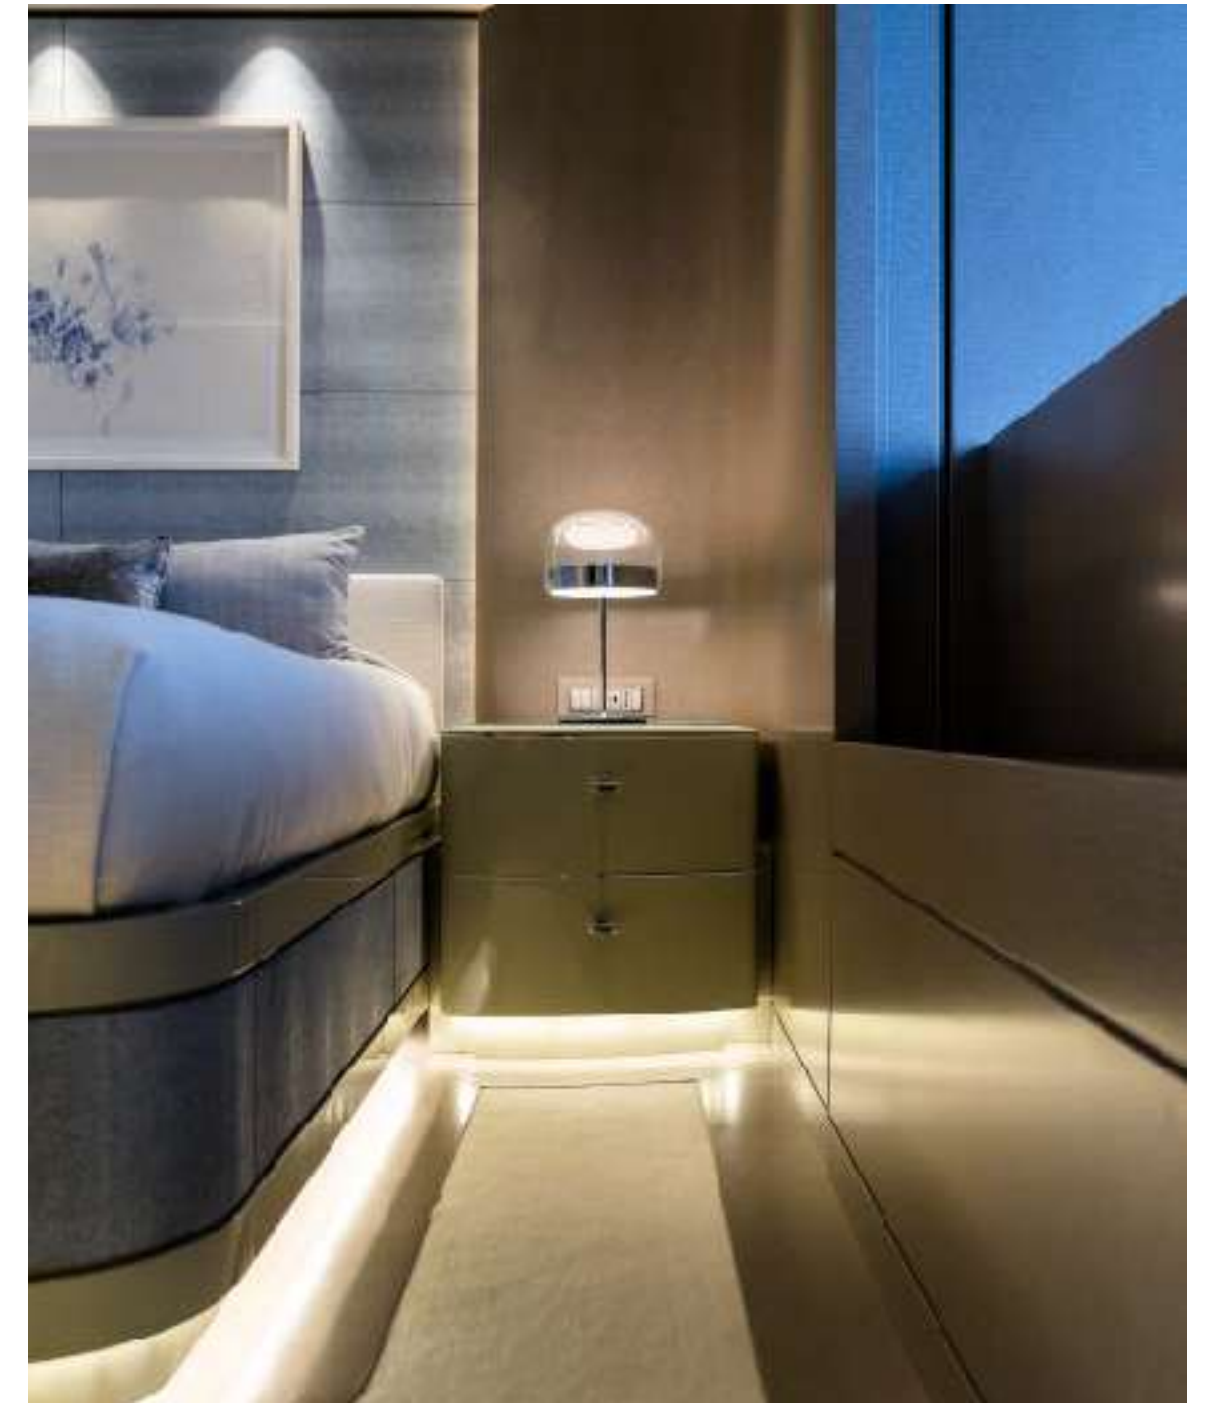

KEY POINTS

- Brand new, contemporary yet luxurious interior furnishings
- Greek and other exotic marbles give an extra touch of luxury in the interiors
- Impressive salon area in the master cabin
- Independent VIP Suite on the main deck
- Total of 14 luxurious cabins including, as mentioned, an astonishing owner's suite on the upper deck
- Entertainment systems throughout the entire yacht
- State of the art audiovisual equipment
- Fully equipped gym
- Massage room, warm Turkish hammam and dry Finnish sauna

GUEST CABIN

GUEST CABIN

EN SUITE FACILITIES

GUEST CABIN

EN SUITE FACILITIES

GUEST CABIN

EN SUITE FACILITIES

STAFF CABIN