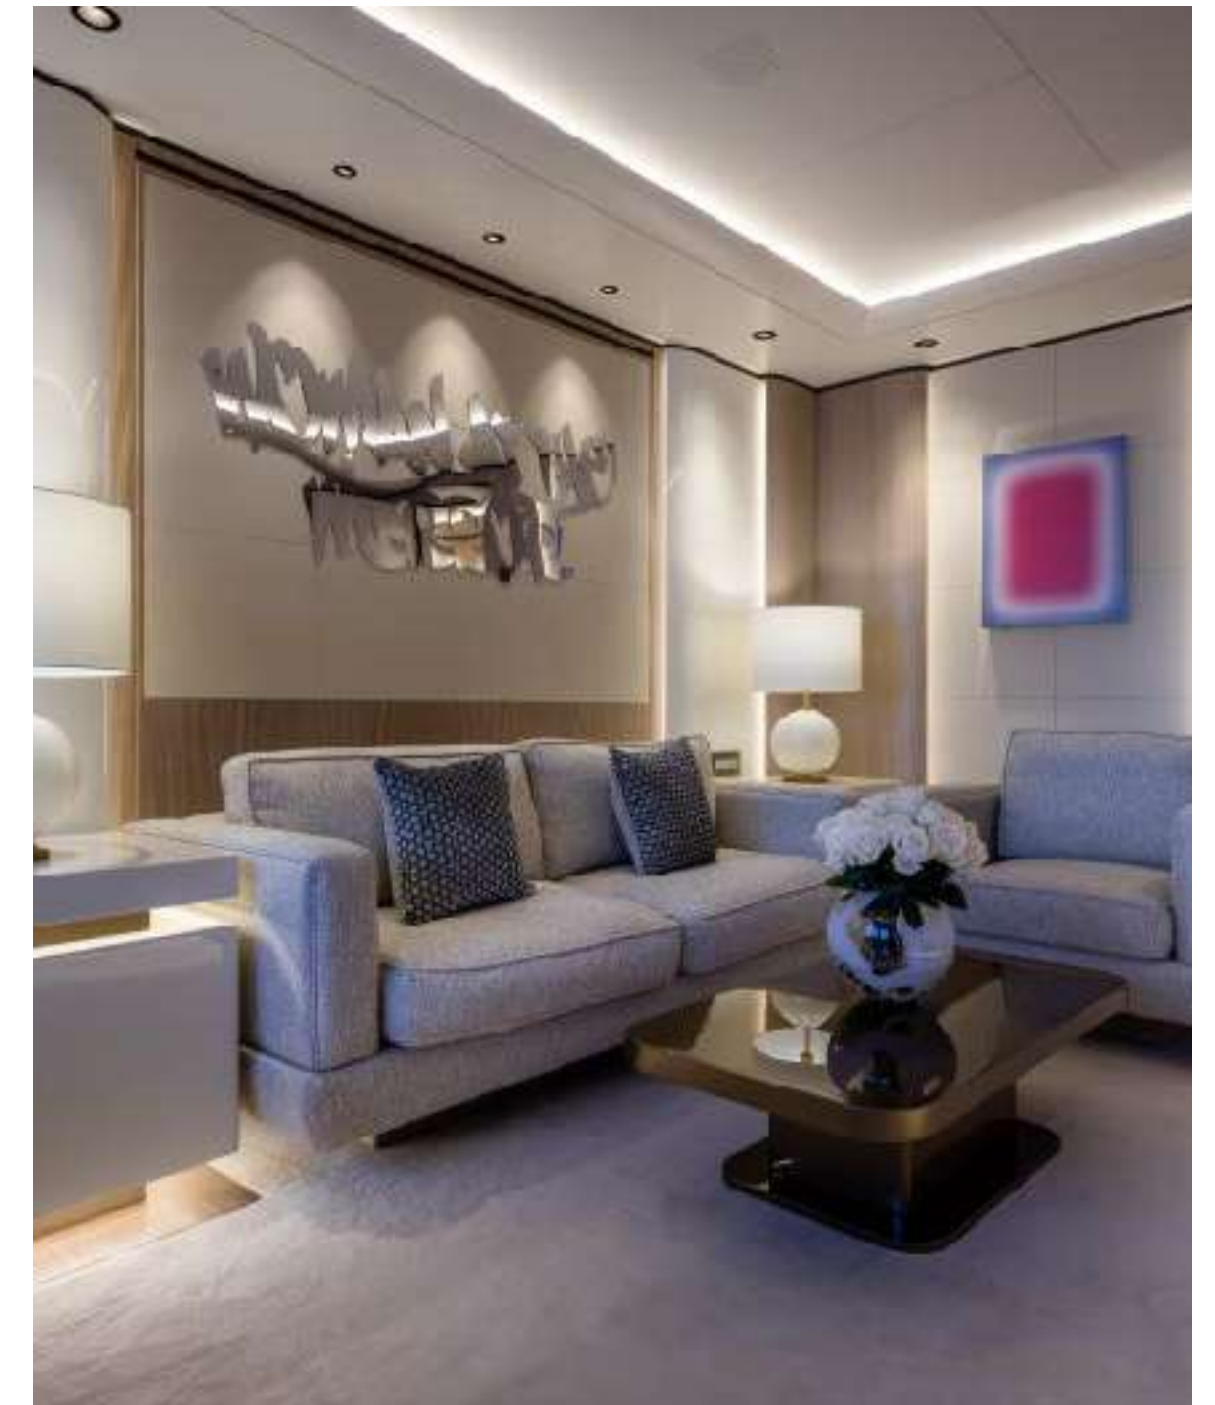

SALON DOUBLE CABIN