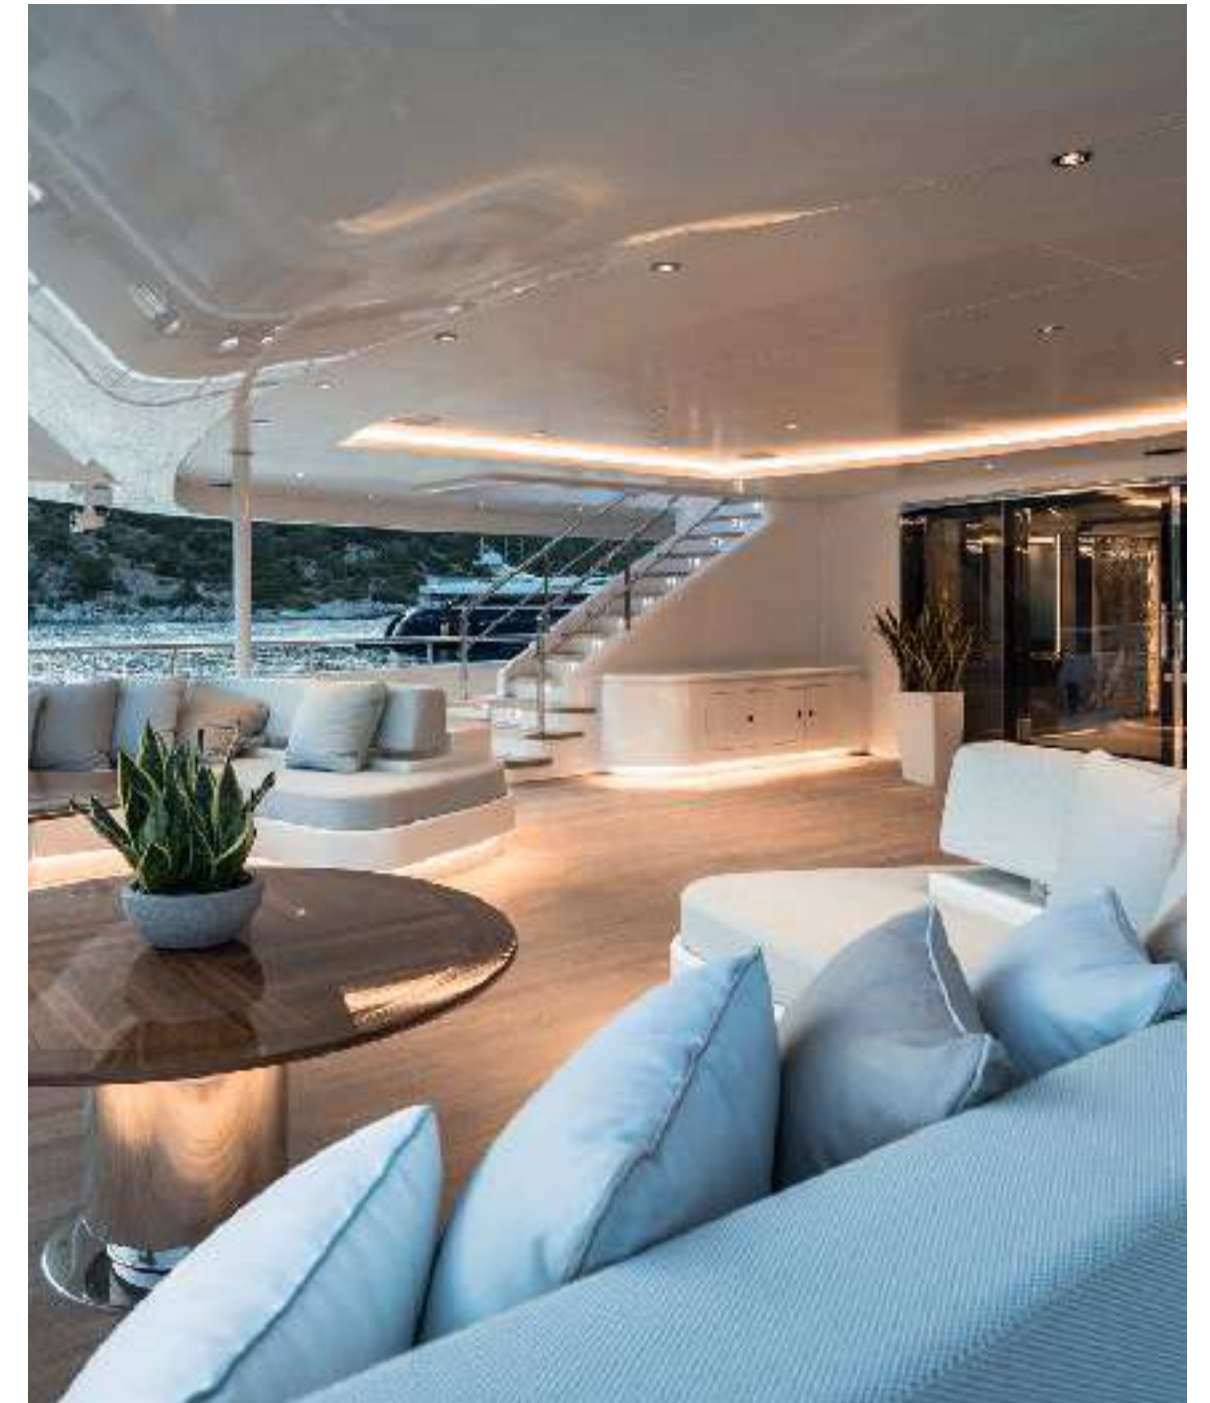

MAIN DECK AFT