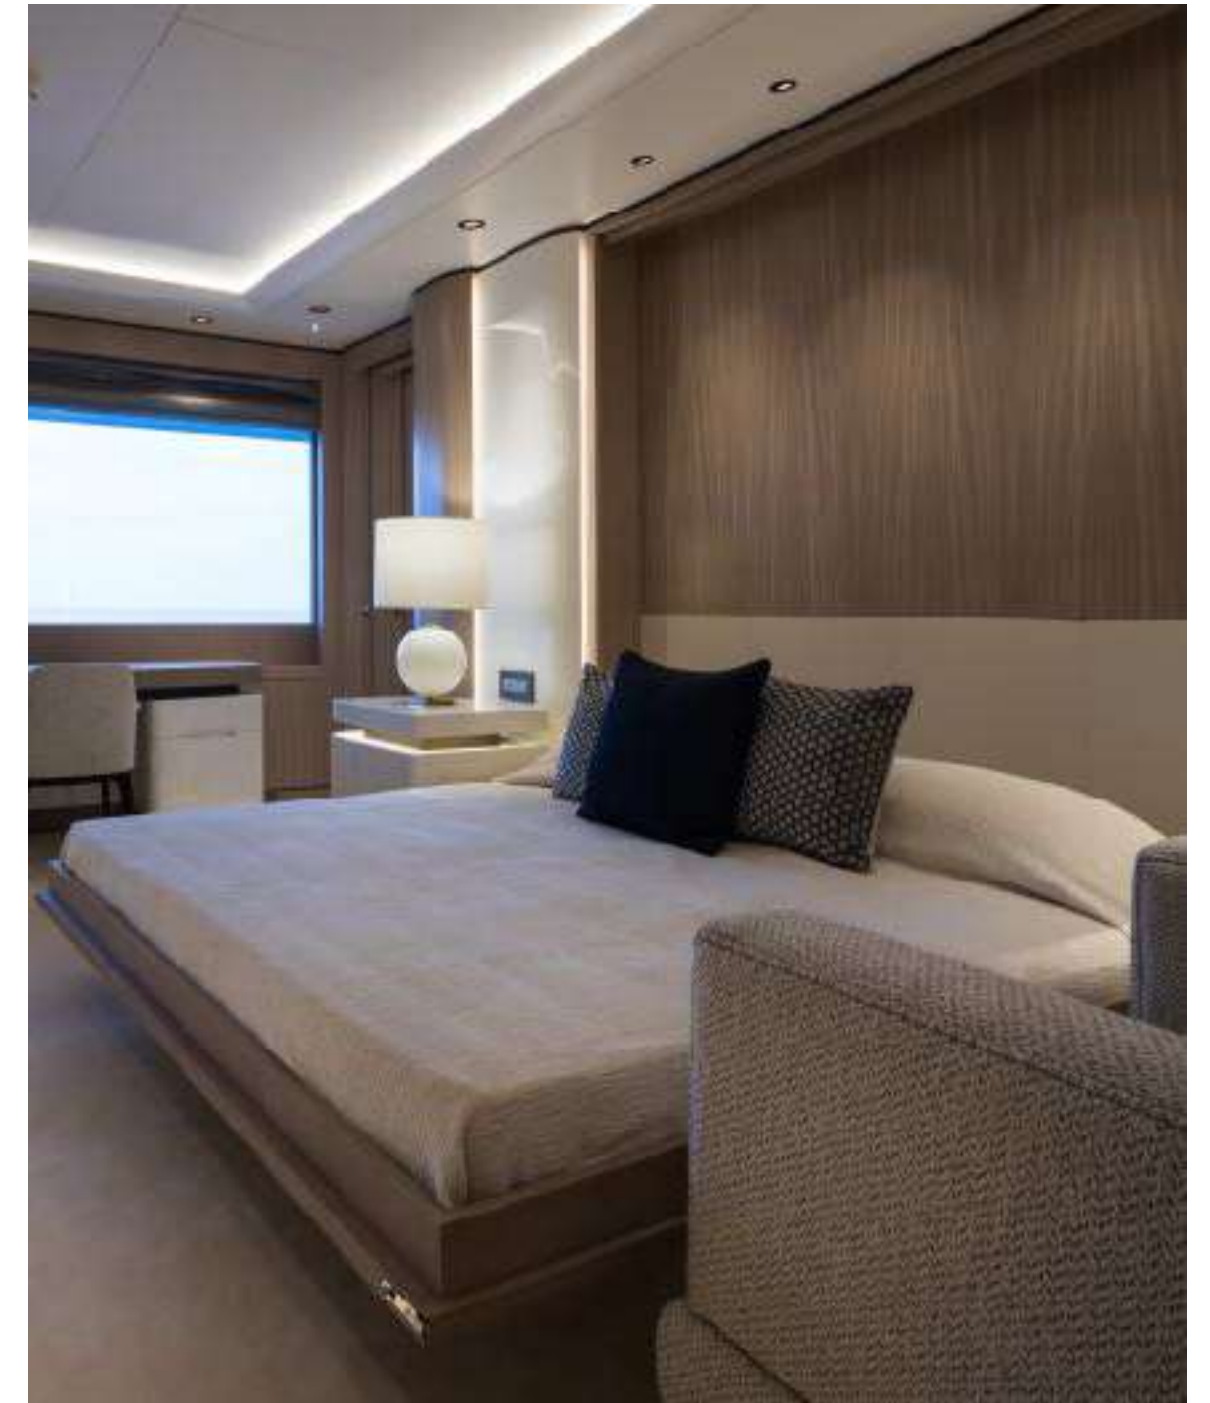

SALON DOUBLE CABIN