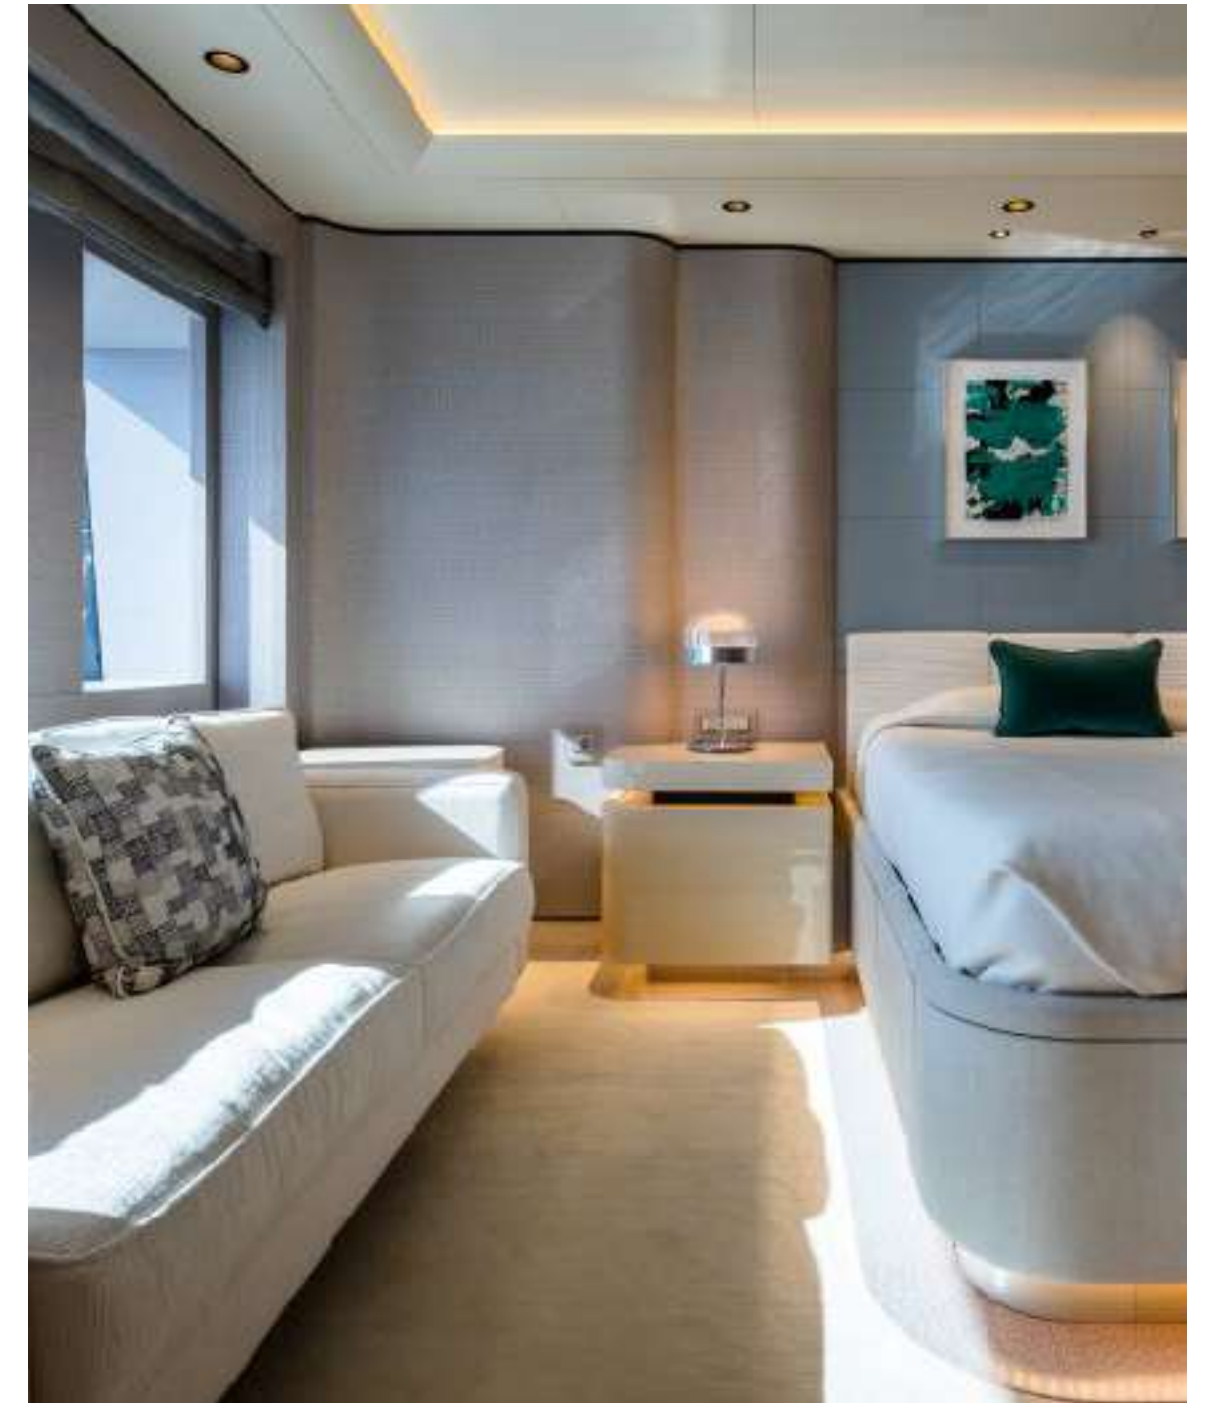

GUEST CABIN