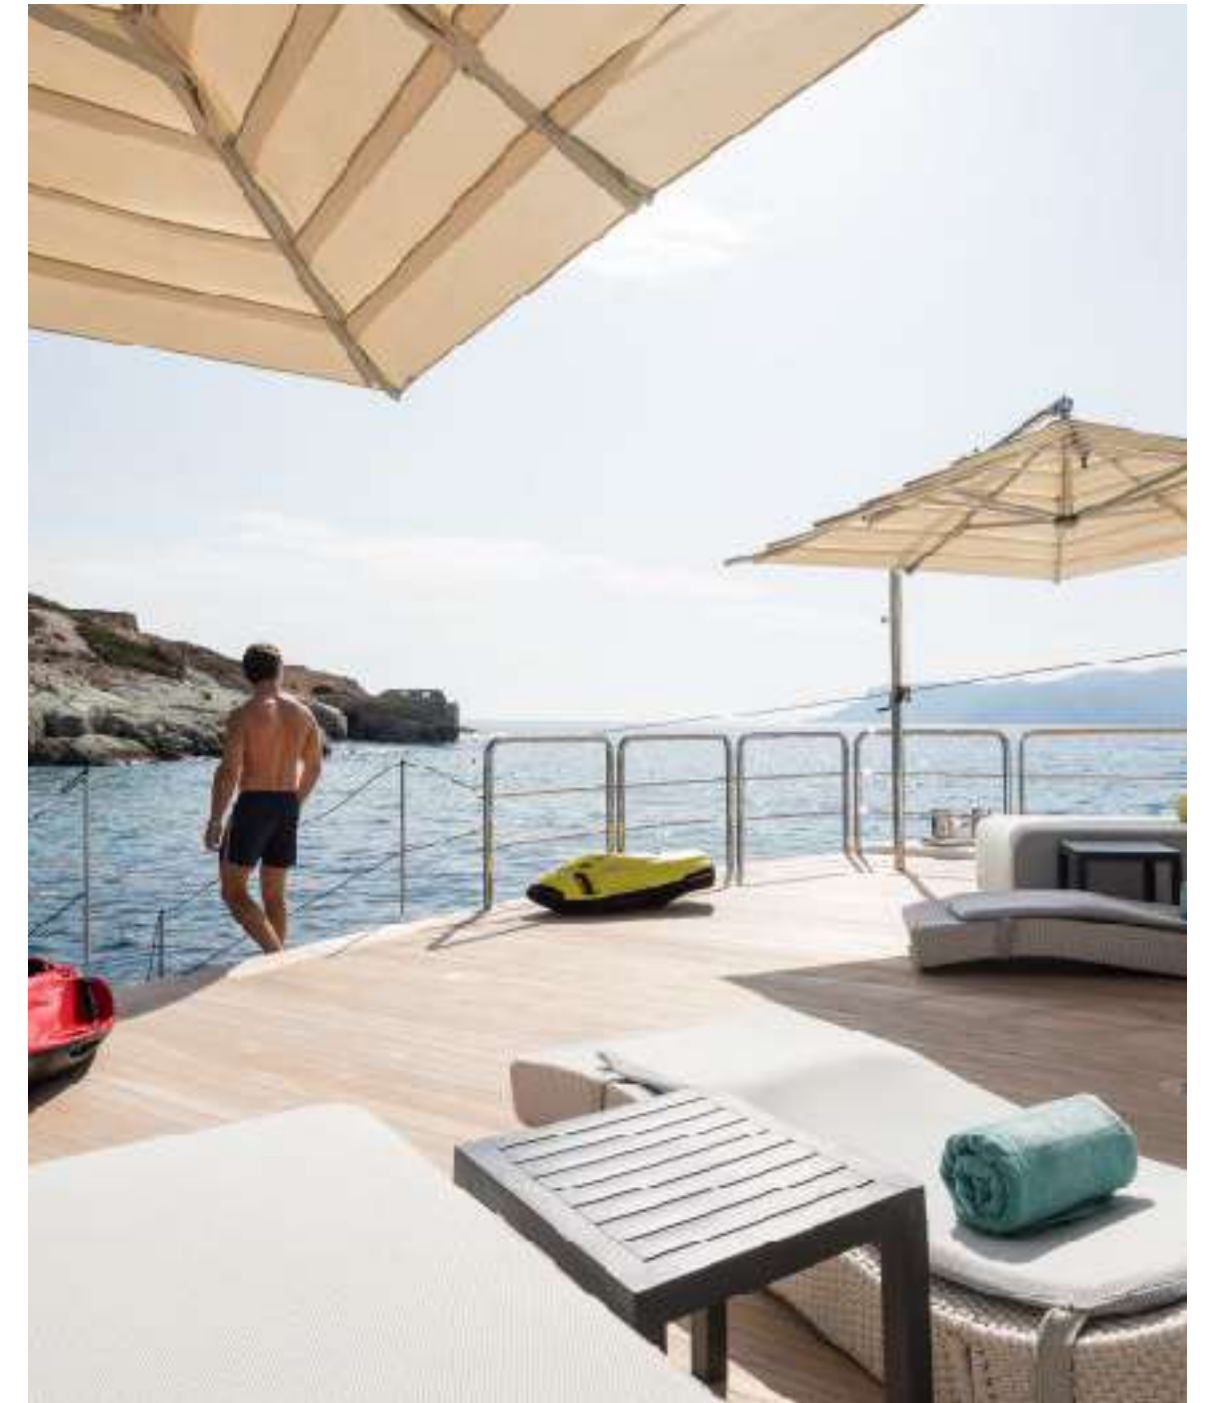

BEACH HOUSE