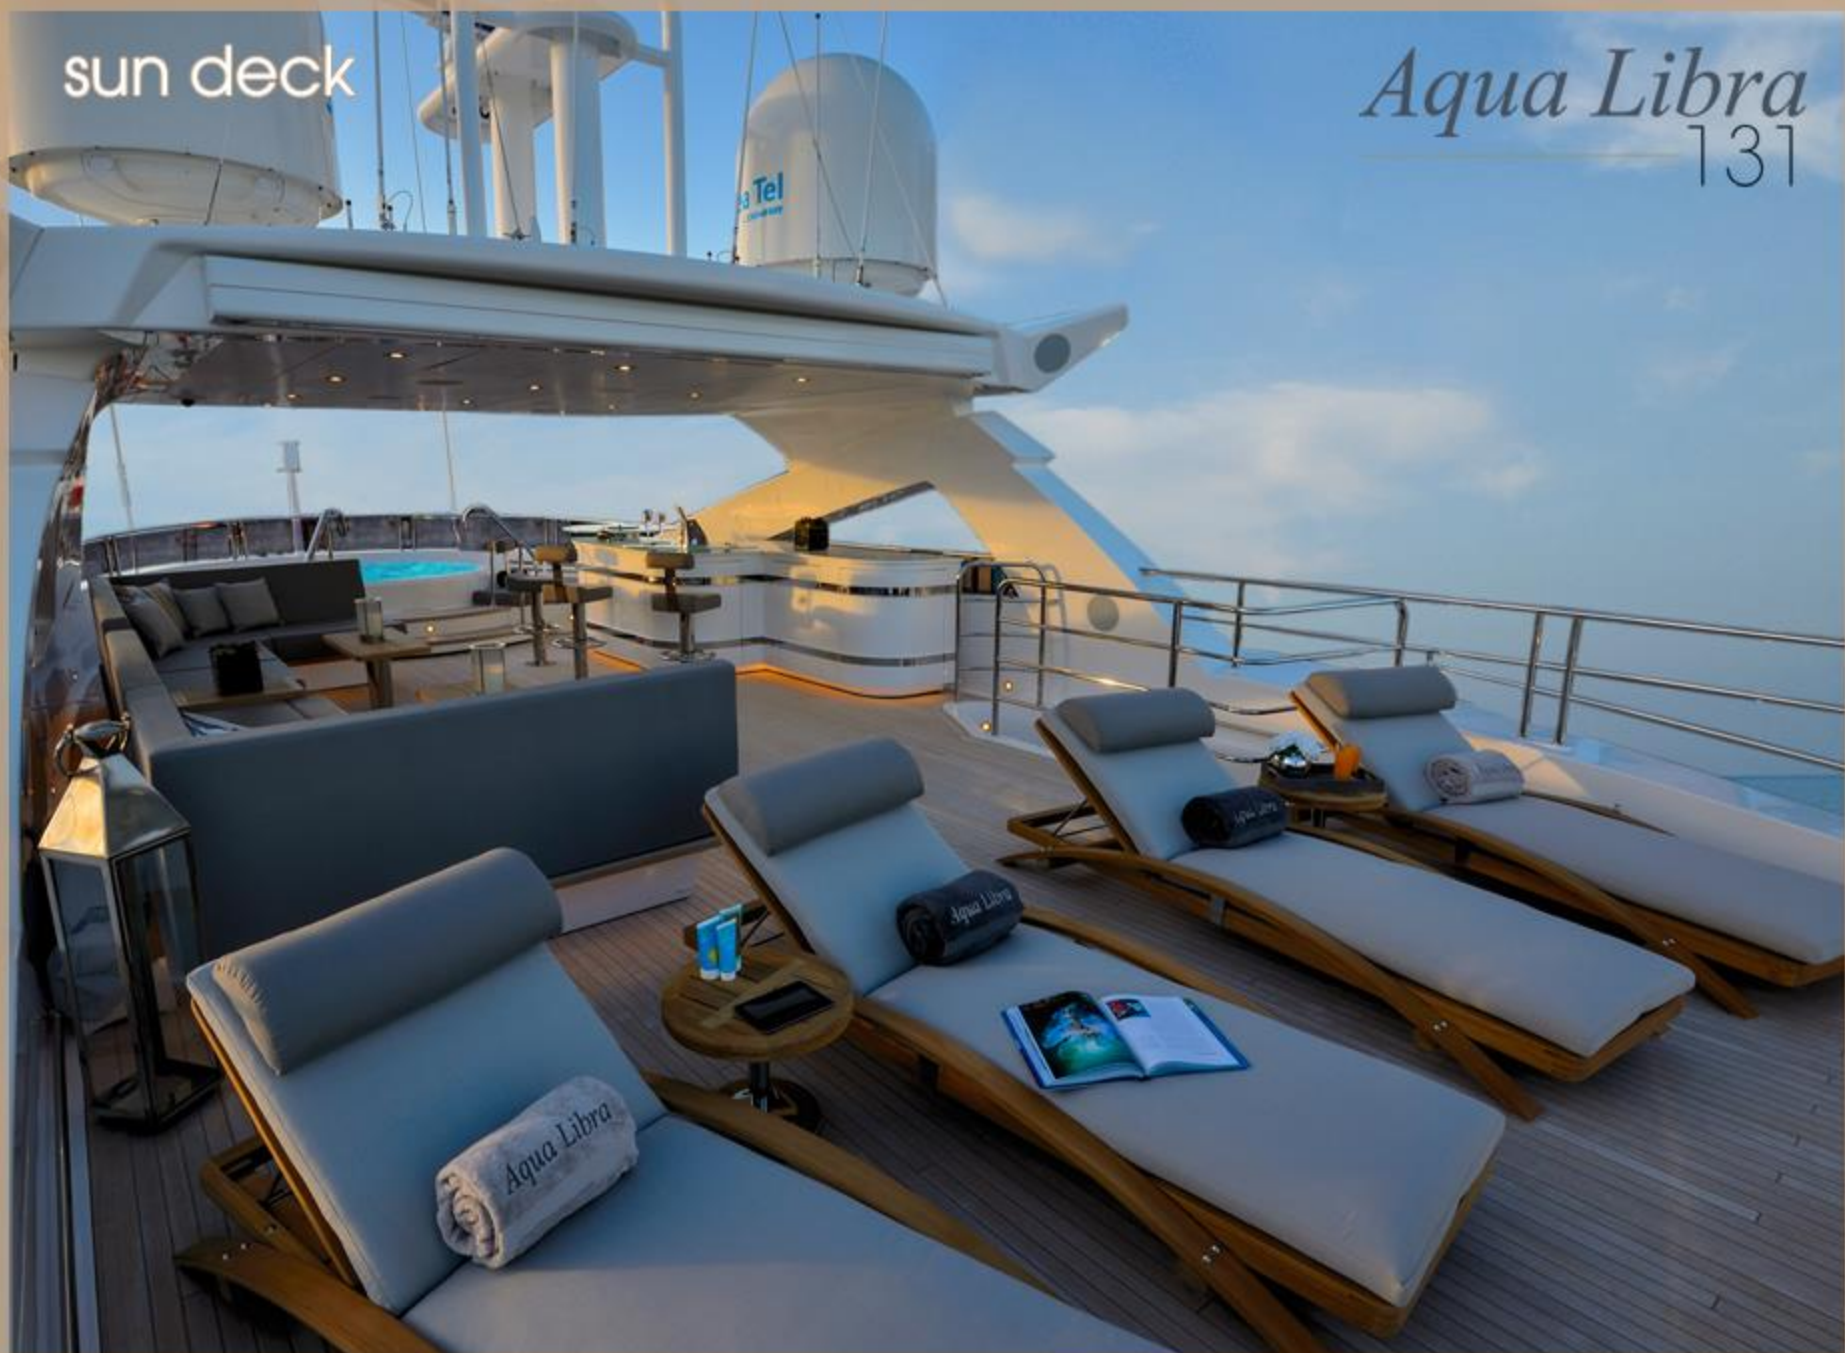

sun deck

Aqua Libra
131