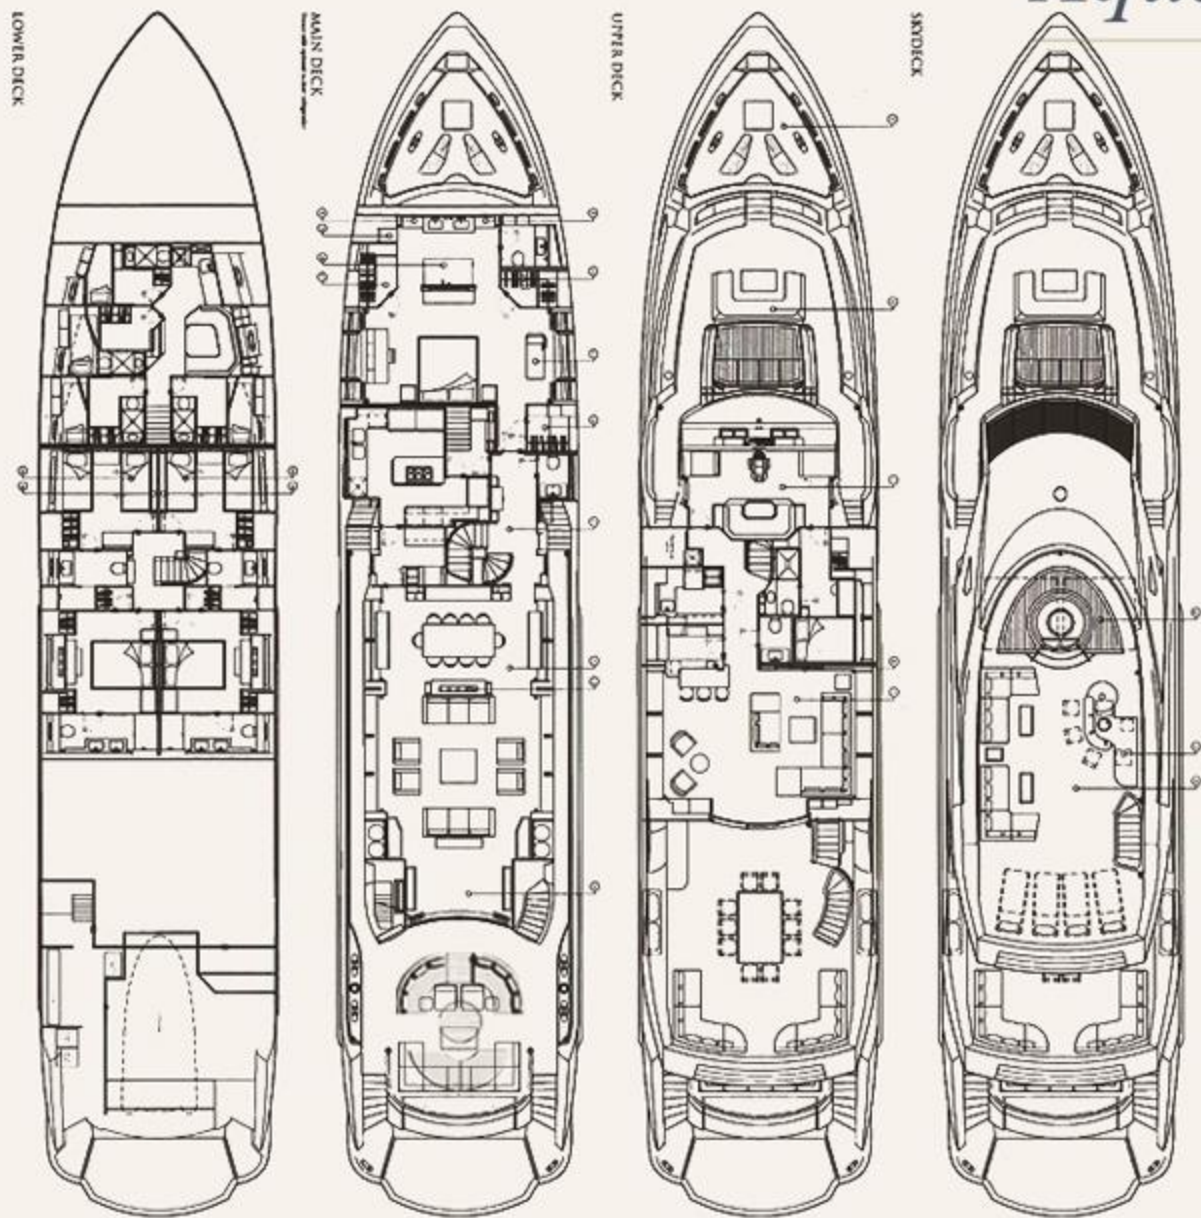

- A fast superyacht with the advantage of variable cruising speeds from 14 for economy up to 20 knots, offering the option of fast delivery to the next holiday destination in your itinerary.

Aqua Libra
131

Aqua Libra

131

Large Hi-tech stabilizers provide excellent stability in rough seas

Aqua Libra
SUNSEEKER 131