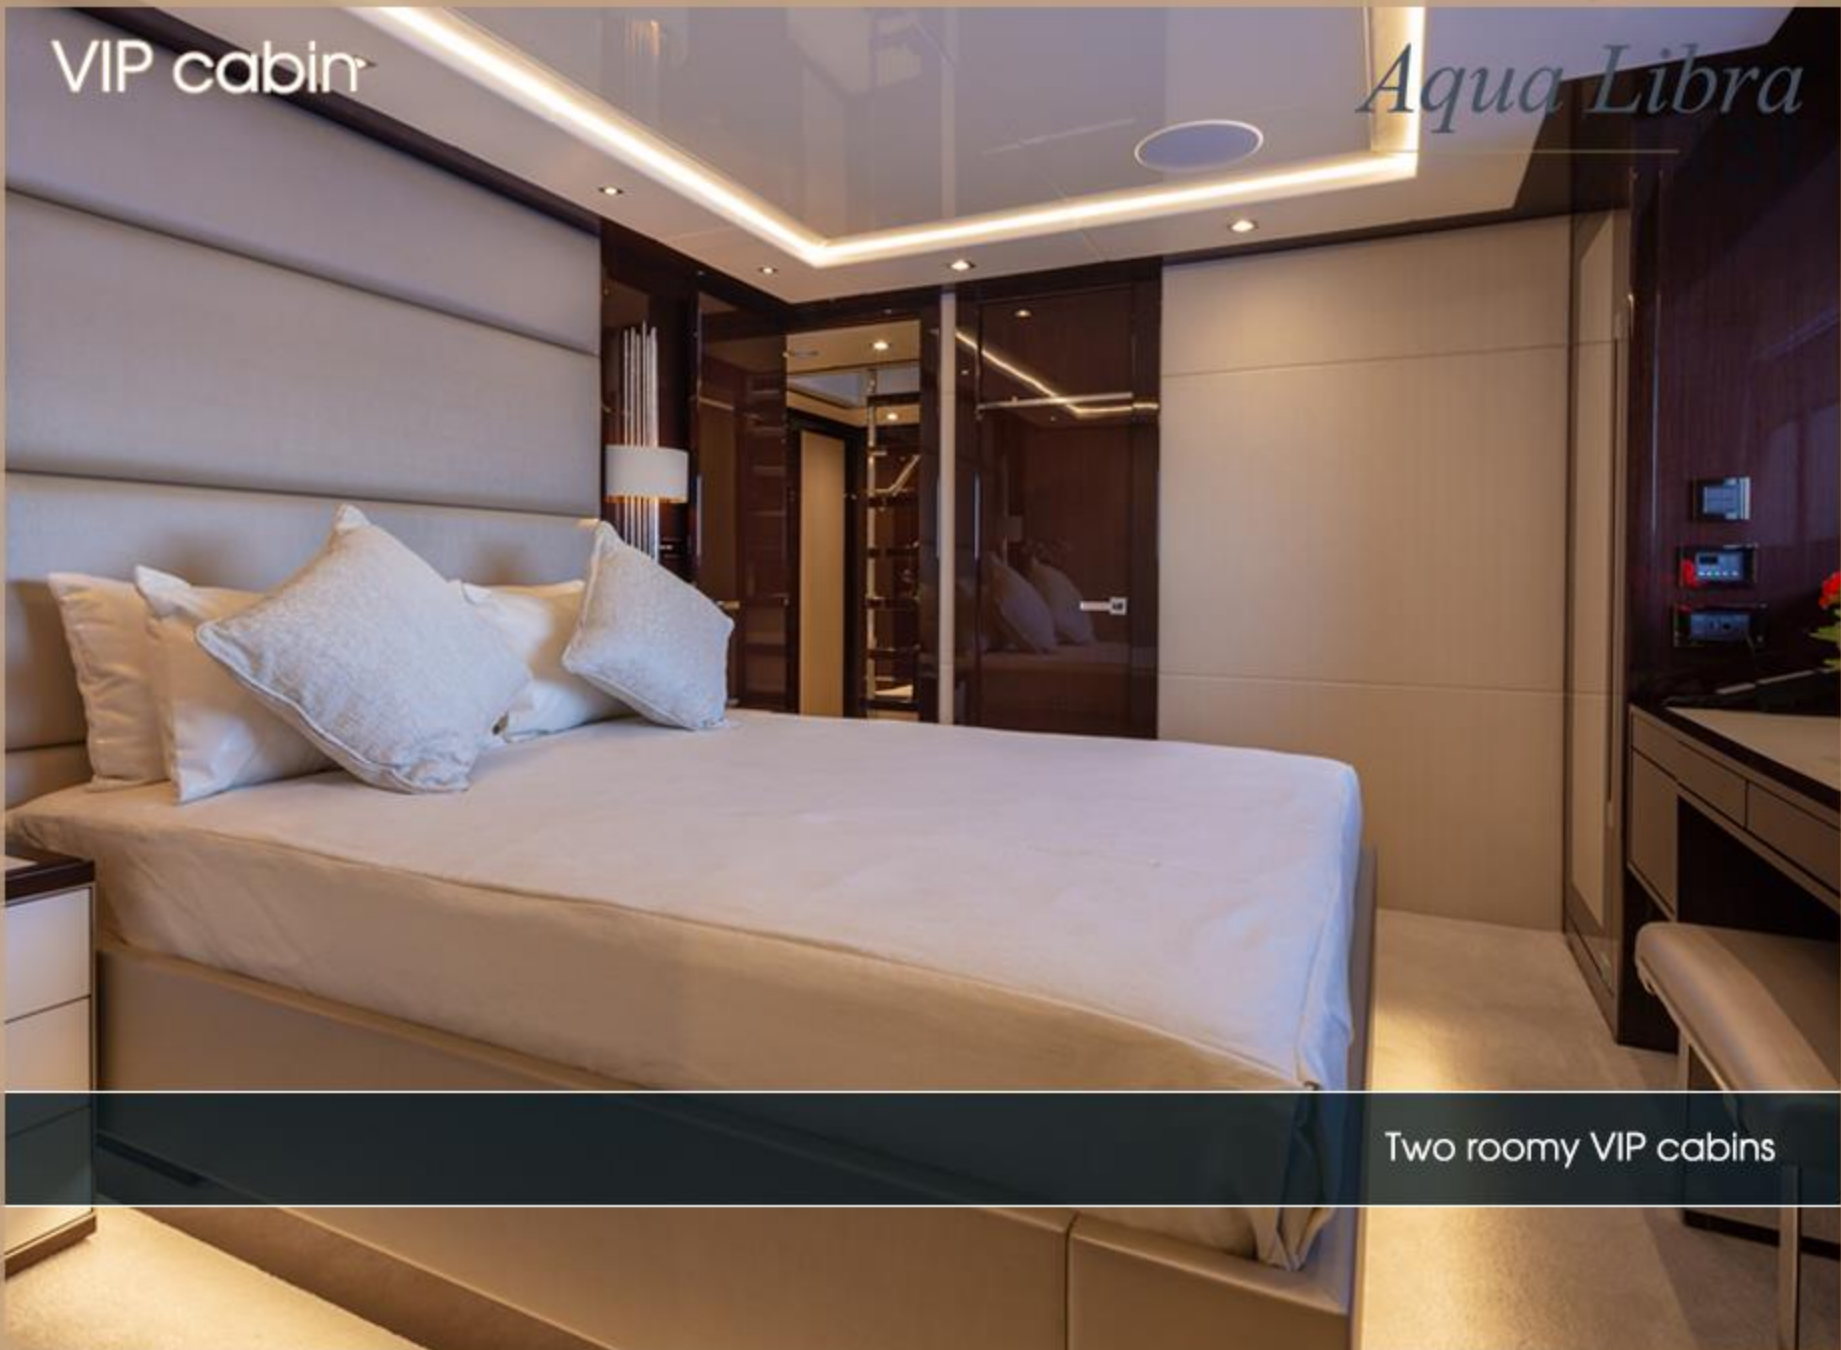

VIP cabin

Aqua Libra

Two roomy VIP cabins